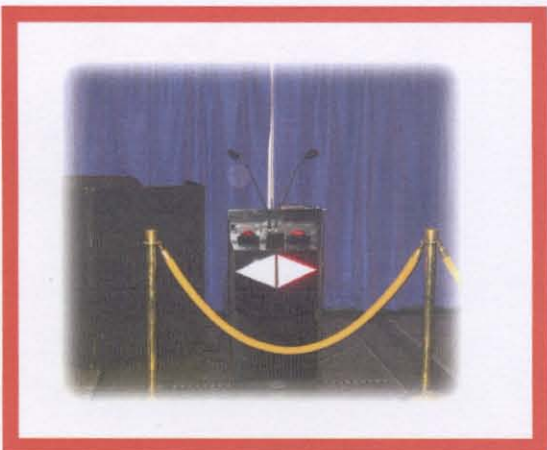

Themes include (but not limited to):

- Family/Corporate Feud
- Wizard
- Eras (Fifties, Sixties, etc.)
- Cities (New York, Chicago, etc.)
- Sports
- Geography
- Trivia (Movie, TV, Music, etc.)

Use your imagination!